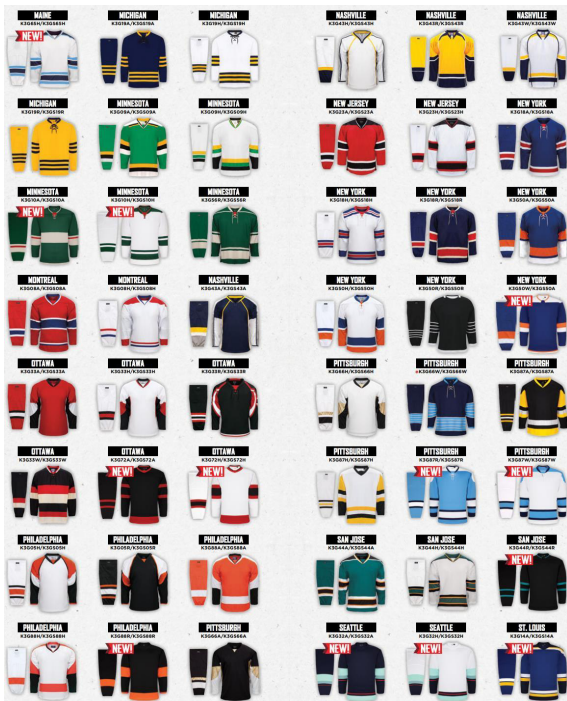

#### How to Input Code

When inputting the **JERSEY CODE** in the team registration, place the **TEAM NAME** followed by the **JERSEY CODE**.

Below is an example on how to input the **JERSEY CODE** in the Team Registration.

Jersey Code:	<b>ANAHEIM-K3G13A</b>
--------------	-----------------------

**ROYAL/RED/WHITE**

X9800

**BLACK/RED/WHITE**

X9800

**WHITE/BLACK/RED**

9806H

**NAVY/GOLD/WHITE**

X9800

**WHITE/NAVY/GOLD**

9843W

**RED/WHITE**

9800A

**BRIGHT ORANGE/NAVY/WHITE**

X9800

**POWDER/NAVY/WHITE**